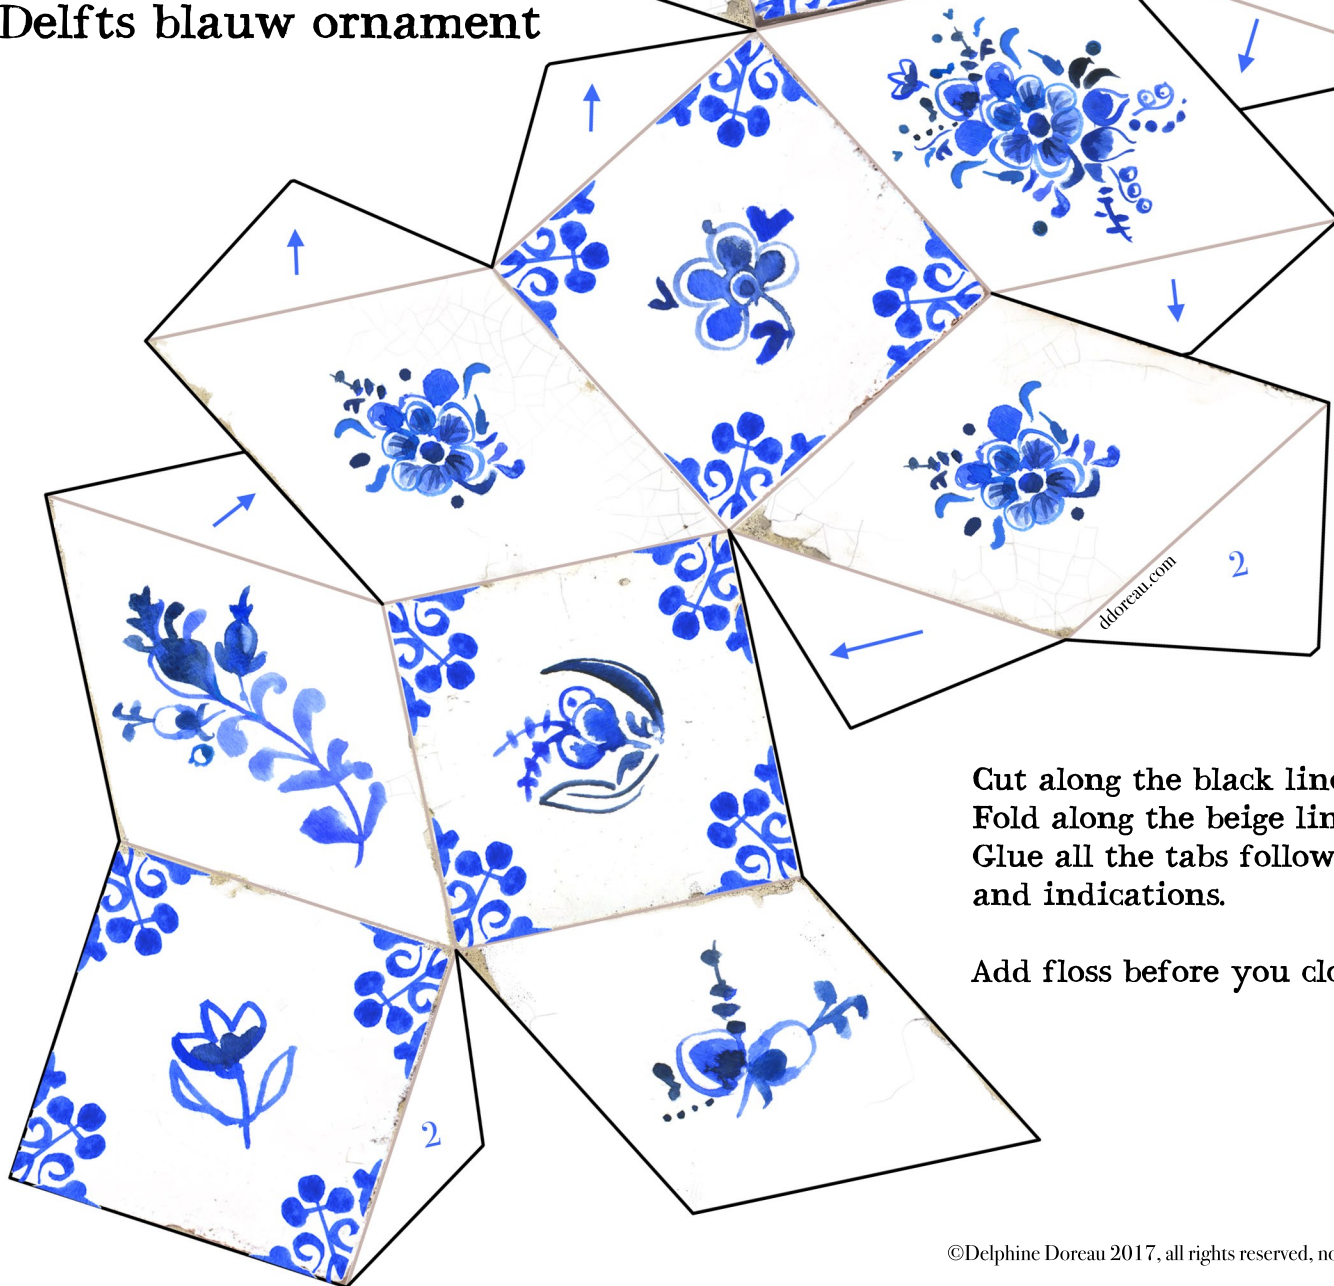

Delfts blauw ornament

Cut along the black lines
Fold along the beige lines
Glue all the tabs following arrows
and indications.

Add floss before you close it.